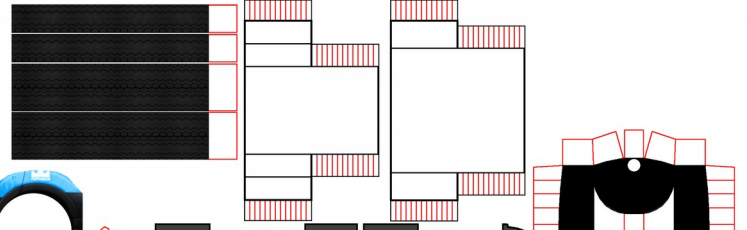

# Ford Transit FBD Scale 1:87

Model by: Andrey Kuznetsov  
papertrrolley@gmail.com

H0 scale  
0  
1m  
2m  
3m  
4m  
5m  
6m  
7m  
8m  
9m  
10m

H0 scale  
0 1 2 3 4 5 6 7 8 9 10 cm